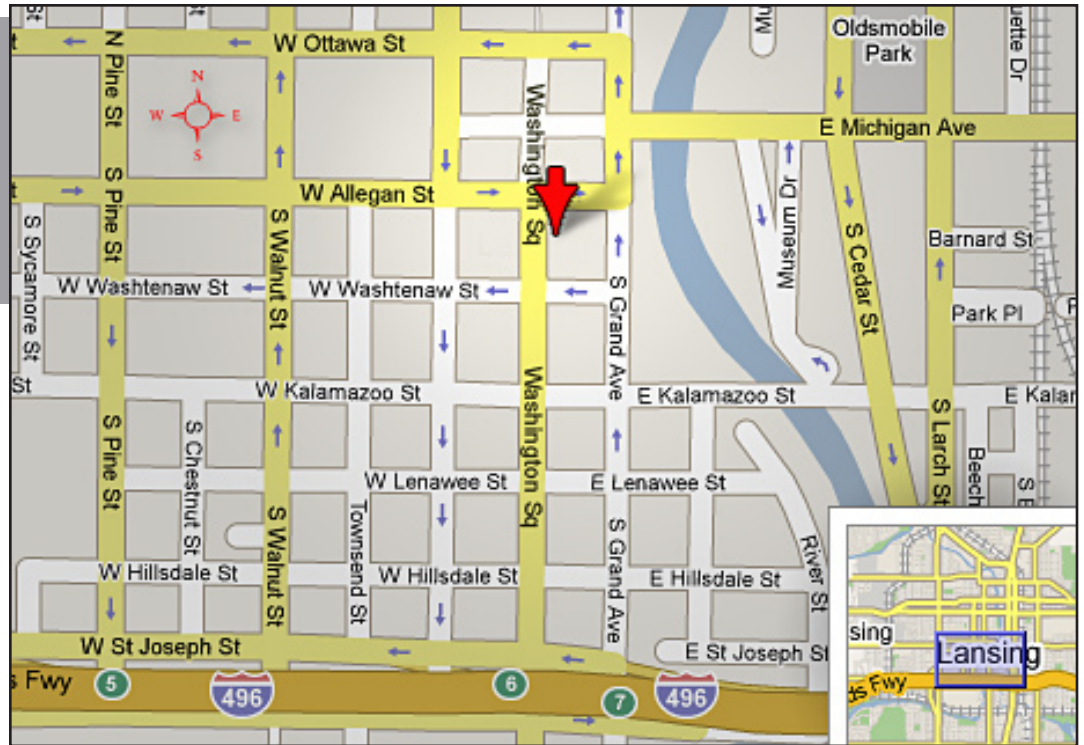

## Directions

Dickinson Wright's Lansing office is located in the Atrium Office Center on Washington Square, bordered by Washtenaw and Allegan Streets.

### From I-96 East

- Exit onto 496 East toward downtown and take the Pine/Walnut Street exit
- Turn left (north) onto Grand Avenue
- Proceed through the second traffic signal at Washtenaw and Grand Avenue
- Turn left through the wrought iron archway into the Atrium Client Parking Lot and please park only in the Dickinson Wright client-designated spaces

### From I-96 West and US-127 South

- Take 496 West and take Exit 7A, Grand Avenue
- Turn right (north) onto Grand Avenue, the first one-way street off the exit ramp
- Proceed through the second traffic signal at Washtenaw Street and Grand Avenue
- Turn left through the wrought iron archway into the Atrium Client Parking Lot and please park only in the Dickinson Wright client-designated spaces

### From I-69 North

- Take 496 East and take the Pine/Walnut Street exit
- Turn left (north) onto Grand Avenue
- Proceed through the second traffic signal at Washtenaw and Grand Avenue
- Turn left through the wrought iron archway into the Atrium Client Parking Lot and please park only in the Dickinson Wright client-designated spaces