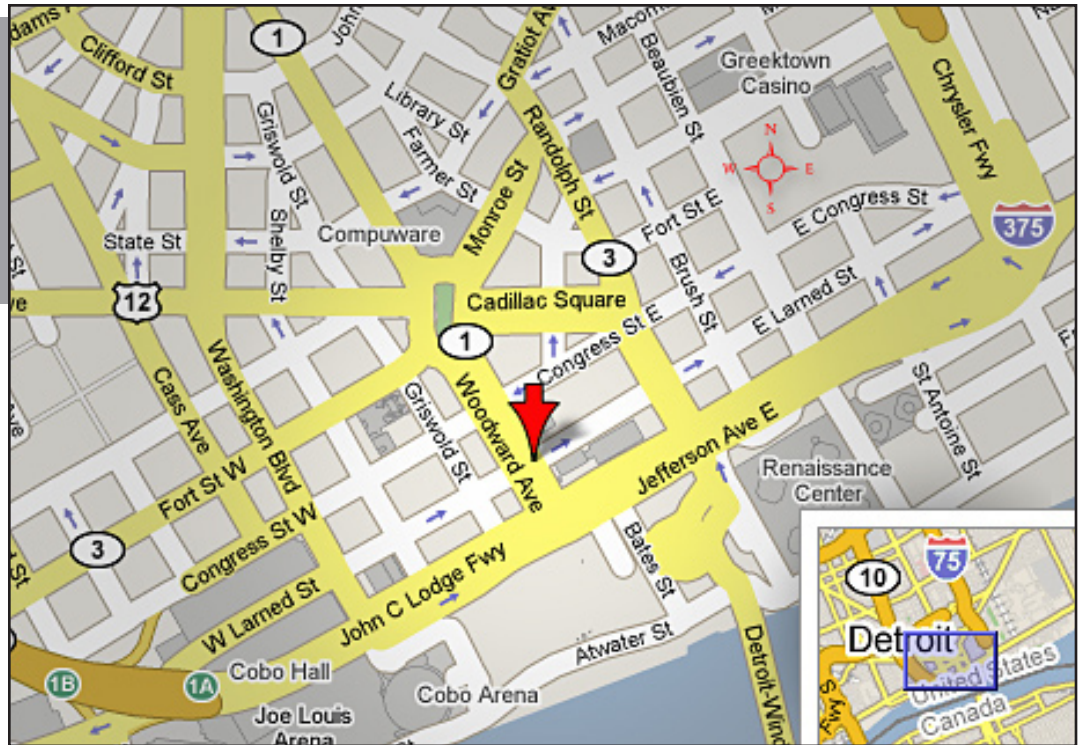

Directions

Dickinson Wright's Detroit office is located in the Comerica Building on Woodward Avenue, bordered by Congress and Larned Streets. The parking structure located next to the building is accessible from both Congress and Larned Streets.

From I-94/I-96 East

- From I-94 East, merge onto I-96 East via exit 213B
- Exit onto M10/I-75 North
- Keep right and merge onto M10 South (John C. Lodge Freeway)
- Turn left at Woodward Avenue

From I-75 North

- Take exit 49 and merge onto M10 South (John C. Lodge Freeway)
- Turn left at Woodward Avenue

From I-75 South

- Merge onto Chrysler Fwy/I-375 South
- Make a slight left at Jefferson Avenue East
- Turn right at Woodward Avenue

Nearby Restaurants

Opus One (0.6 miles)
565 E. Larned St.
Detroit, MI 48226
Ph: 313.961.7766
www.opus-one.com

Andiamo Detroit Riverfront (0.5 miles)
400 Renaissance Center, Suite A-403
Detroit, MI 48243
Ph: 313.567.6700
www.andiamoitalia.com/detroit/index.html